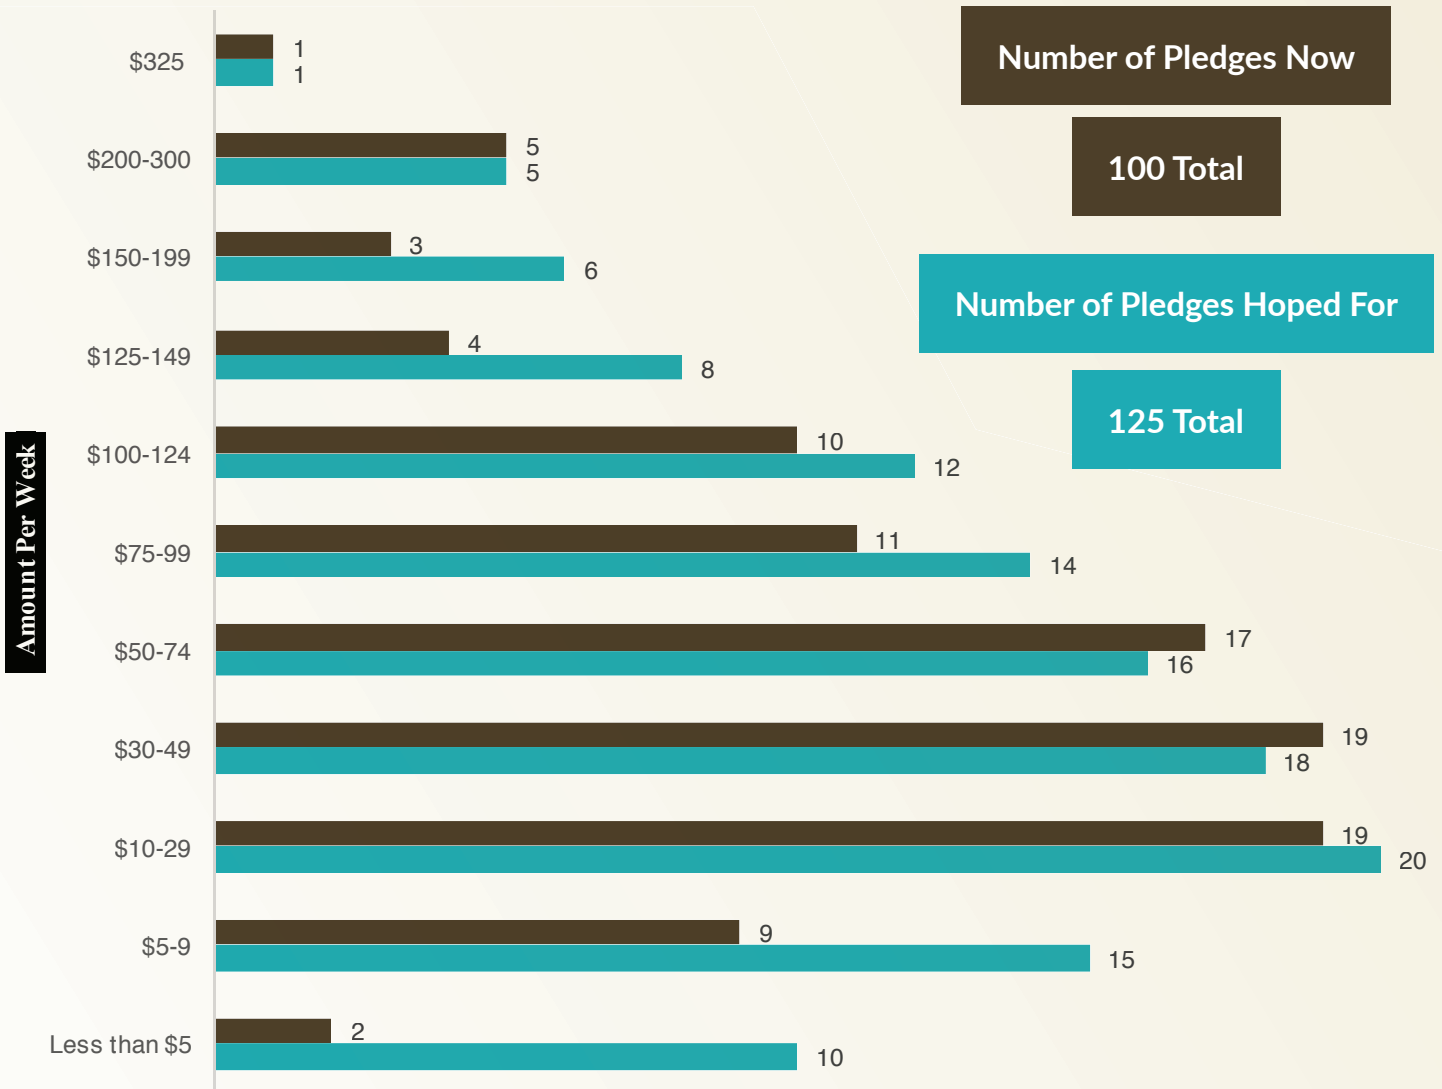

Grace Lutheran Church

2018 Stewardship Appeal

Weekly Giving Chart

The chart above points out where we are now and how we can reach this goal. Study the chart. See where you are now on the current giving chart. Ask yourself these questions:

*How much more can I give?
 How may my offering reflect my gratitude to God?
 Where would I be on this chart if my offering doubled?*